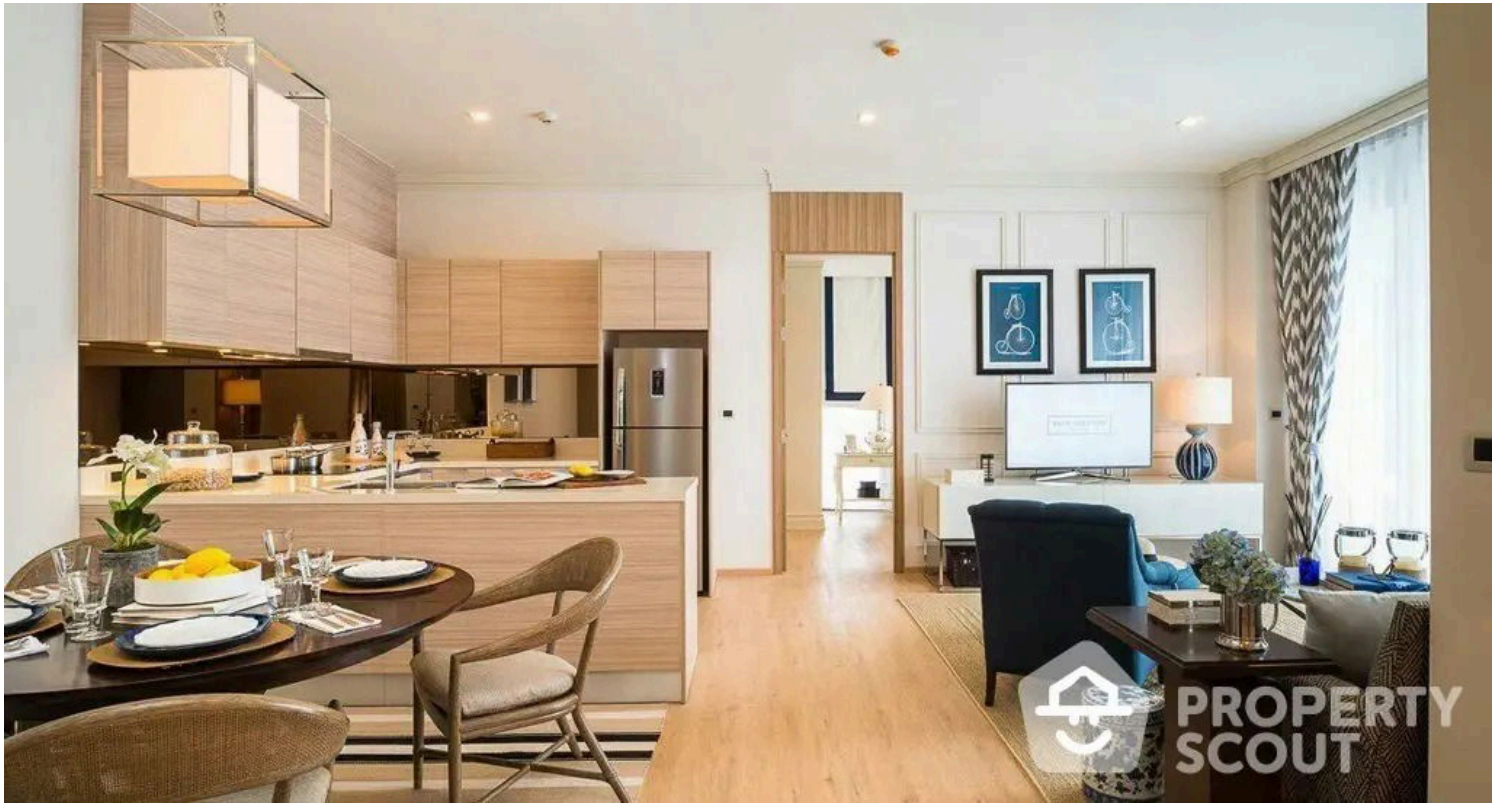

CONTEMPORARY 2-BR CONDO AT BAAN MAI KHAO PHUKET

Bathrooms: 2

Bedrooms: 2

Price: 9900000

Property size: 80.04

Contemporary 2-BR Condo at Baan Mai Khao Phuket

Modern 2-bedroom 2-bathroom Condo unit, sized 80.04 sqm
with Breathtaking Views at Baan Mai Khao by Thalang,

Situated in Mai Khao Beach, just 11 km from Splash Jungle Water Park, Baan Mai Khao Condominium features beachfront accommodation with an outdoor swimming pool, a fitness centre, a garden and

free WiFi. The apartment offers a sauna. Baan Mai Khao Condominium provides a terrace. With free private parking.