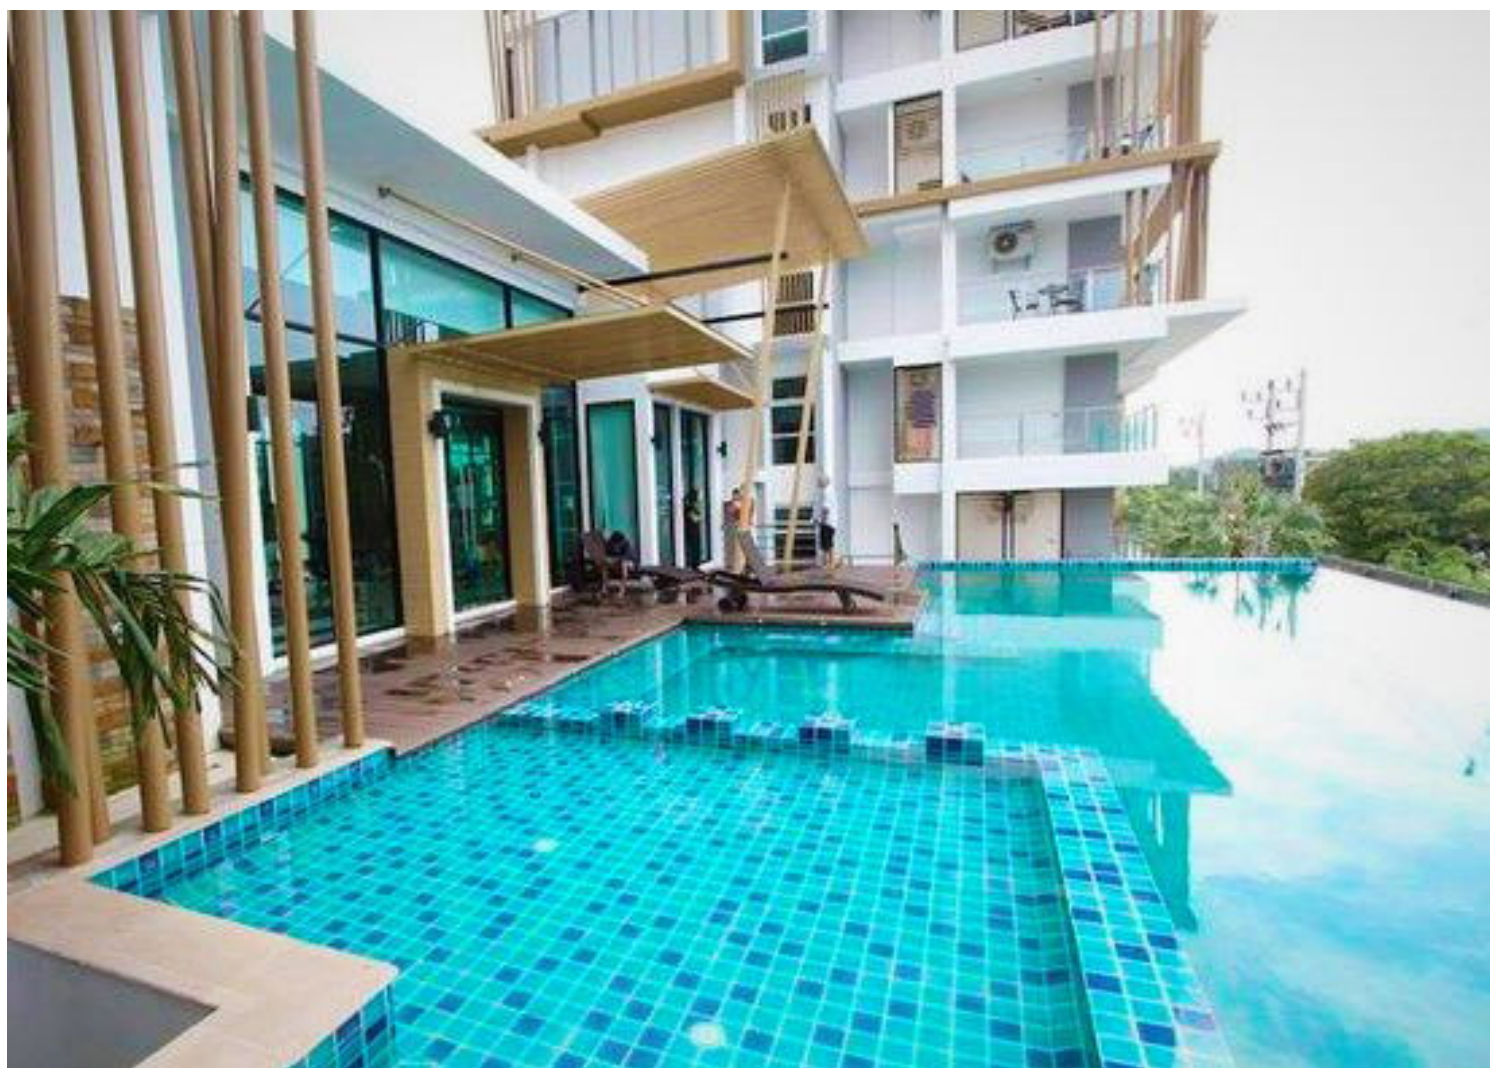

PLUS CONDO II - TRENDY STUDIO CONDOMINIUM IN KATHU

Bathrooms: 1

Bedrooms: 1

Lot size: 31

Price: 1500000

Year built: 2013

Nice Studio Condo with all built-it furniture, bed, wardrobe, wallpaper, sofa, TV counter, dining table, built-in working desk, curtains.

- 2 air conditioners in both bed room and living room.
- Built-in kitchen counter with electric stove and hood, microwave, refrigerator, TV, Hot Shower Security system, key card entrance door, CCTV
- Pool and fitness club