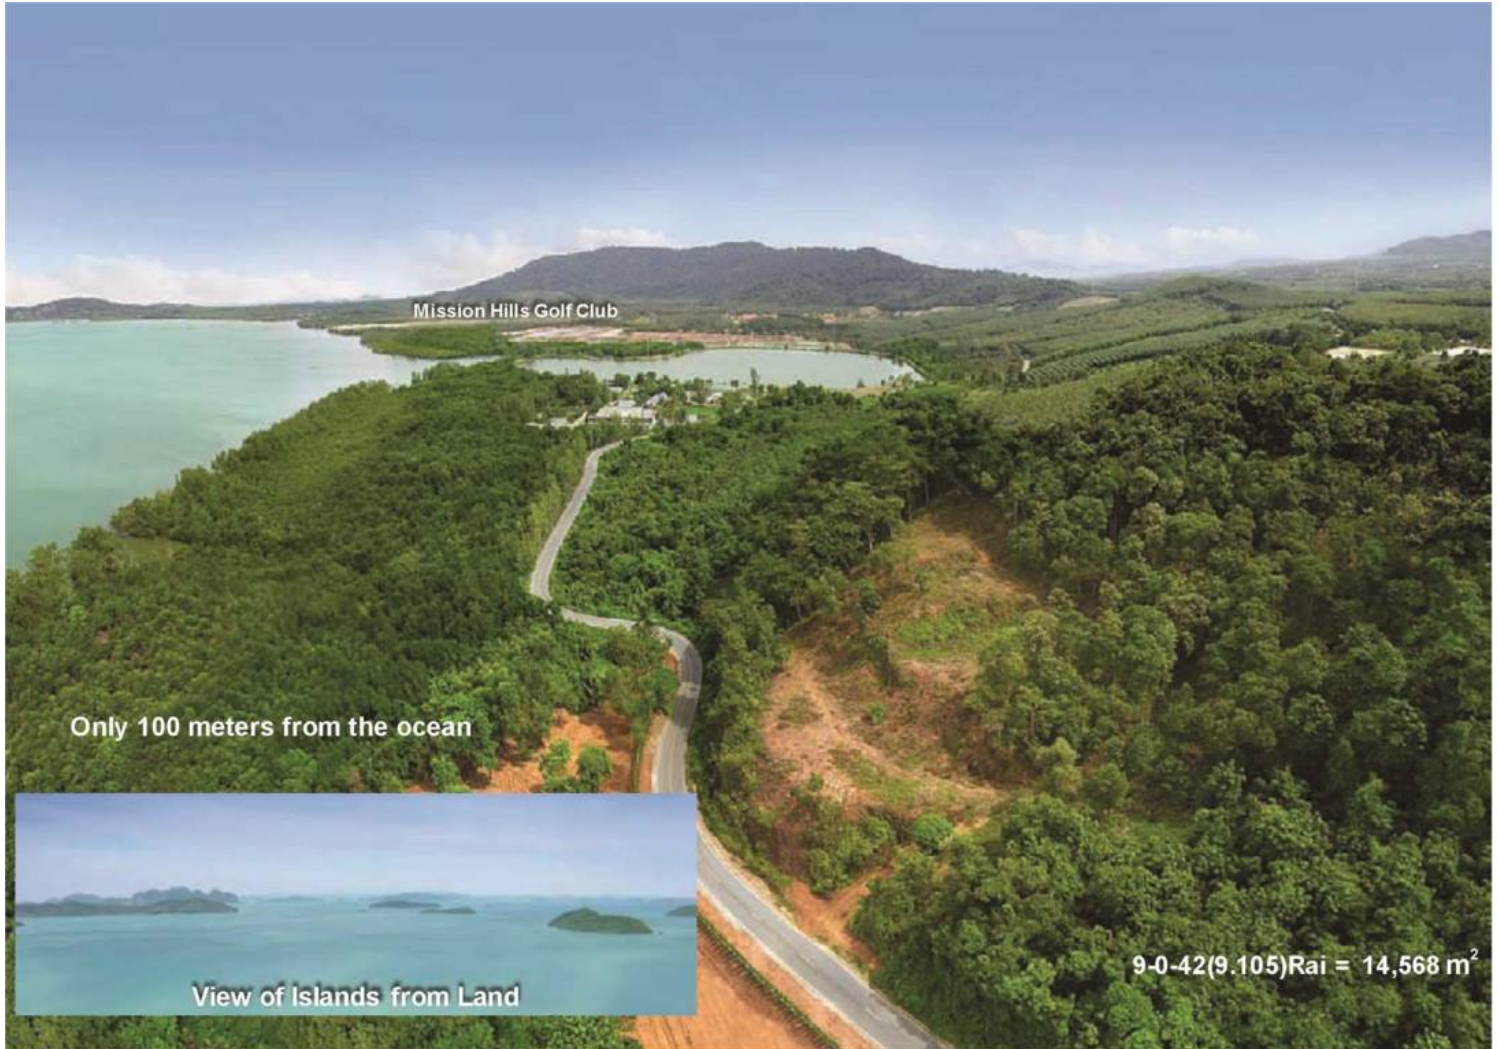

# STUNNING 9+ RAI EAST COAST OCEAN VIEW LAND FOR INVESTMENT OR DEVELOPMENT

**Lot size:** 14568

**Price:** 104000000

Located on the East coast of Phuket, this is a private hillside location overlooking Phang Nga Bay and the neighbouring islands. It is skirted by naturan forest to the West and sweeping views across

the sea to the East. Mission Hills Golf Club is situated only 2.5 km South of this land. The airport lies 10 km South-East, approx. 15 minutes drive.

Development Potential: up to a maximum of 35,670 sqm Gross Floor Area can be constructed in line with local zoning regulations.