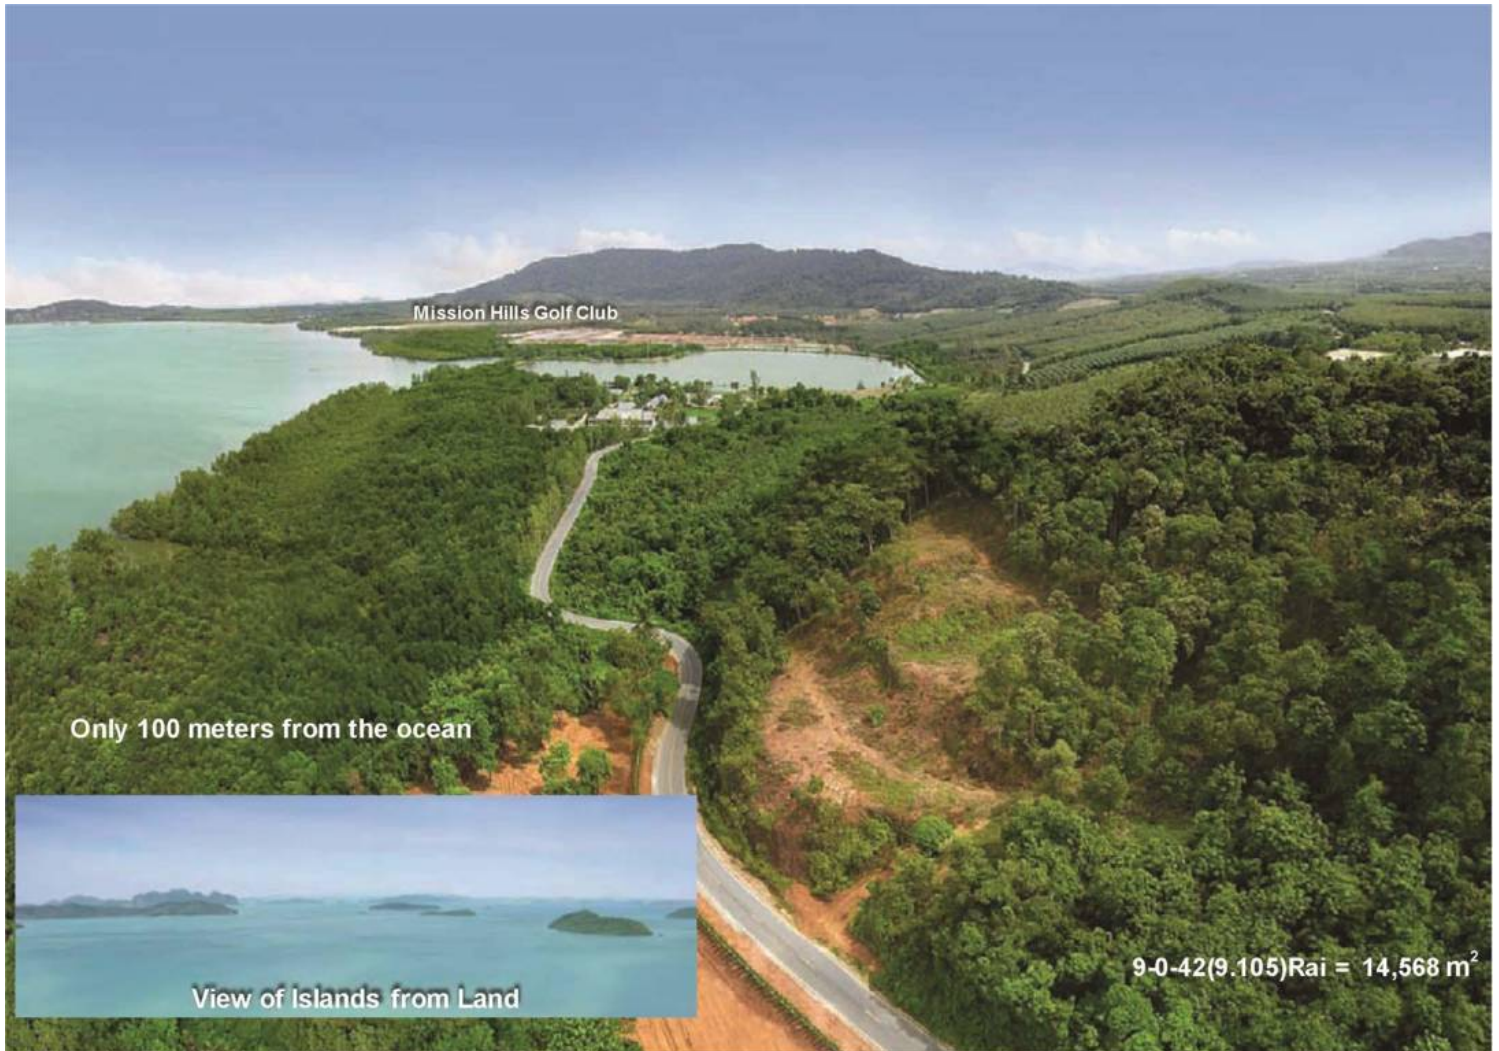

STUNNING 9+ RAI EAST COAST OCEAN VIEW LAND FOR INVESTMENT OR DEVELOPMENT

Lot size: 14568

Price: 104000000

Located on the East coast of Phuket, this is a private hillside location overlooking Phang Nga Bay and the neighbouring islands. It is skirted by naturan forest to the West and sweeping views across

the sea to the East. Mission Hills Golf Club is situated only 2.5 km South of this land. The airport lies 10 km South-East, approx. 15 minutes drive.

Development Potential: up to a maximum of 35,670 sqm Gross Floor Area can be constructed in line with local zoning regulations.