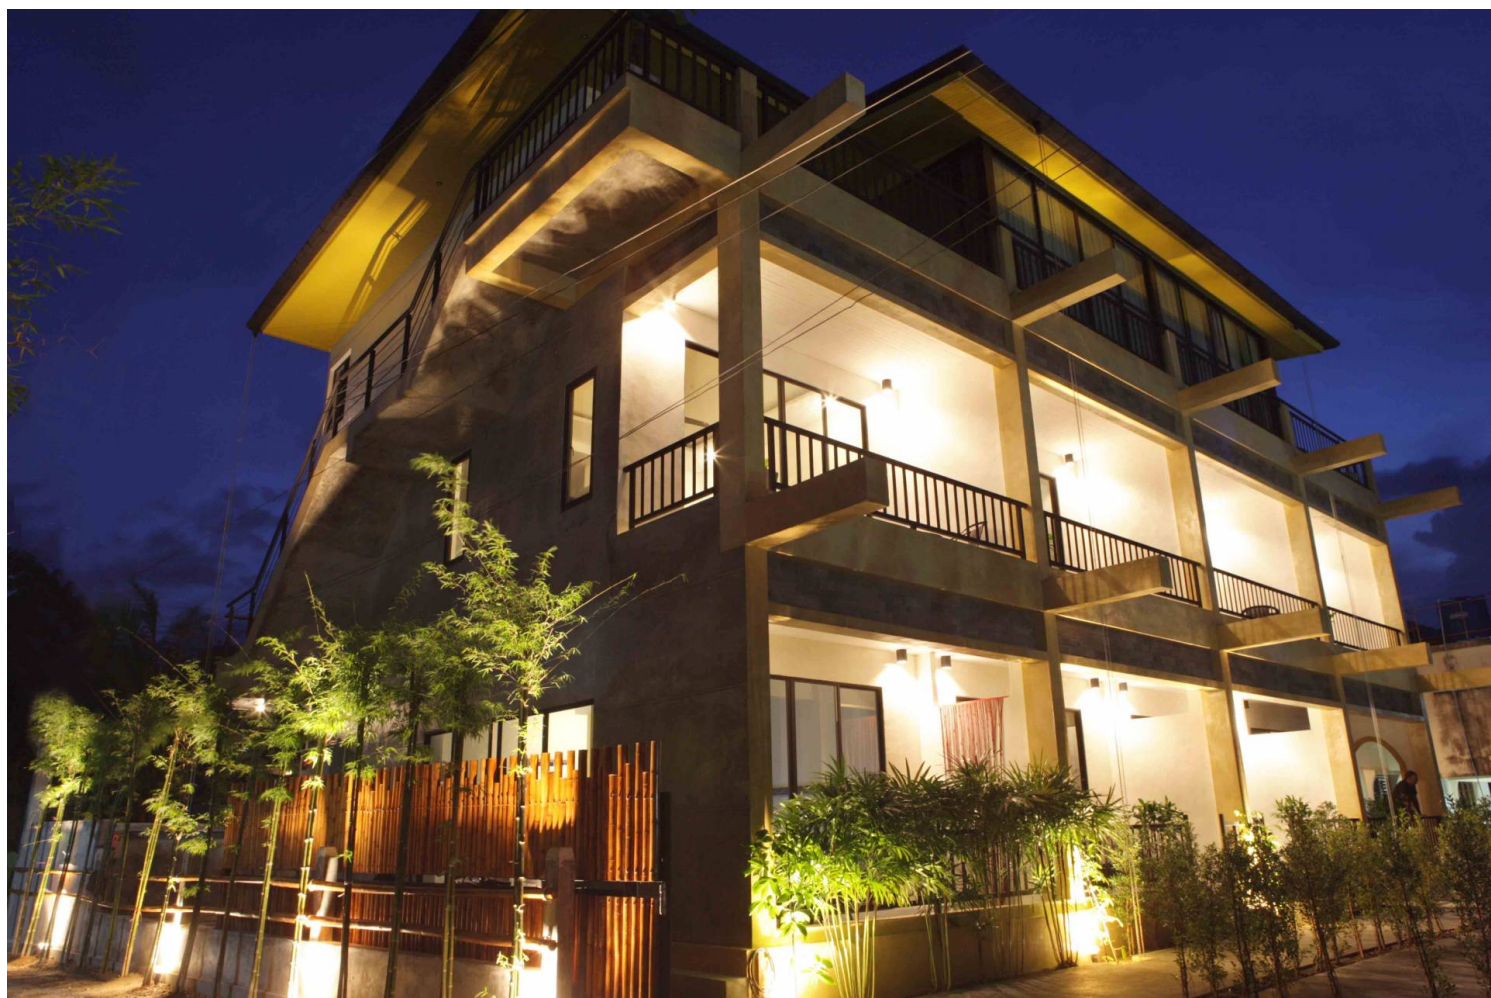

# TARO - CONTEMPORARY THAI 2-BEDROOM PENTHOUSE IN KAMALA

**Bathrooms:** 2

**Bedrooms:** 2

**Price:** 45000

**Nestled in the tropical mountain village of Kamala and approximately 500 meters from Kamala Beach.**

The surrounding beautiful beaches at Laem Singh, Surin, and Bangtao are all within five to twenty minutes by motorbike, tuk-tuk, or taxi.

The penthouse consists of contemporary Thai two bedrooms and two private baths in 250 square meters with private balconies. It has a fully equipped kitchenette with medium sized refrigerator, air conditioning, ceiling fan, flat screen International Cable TV with DVD player, WiFi, and all rooms have king size beds.