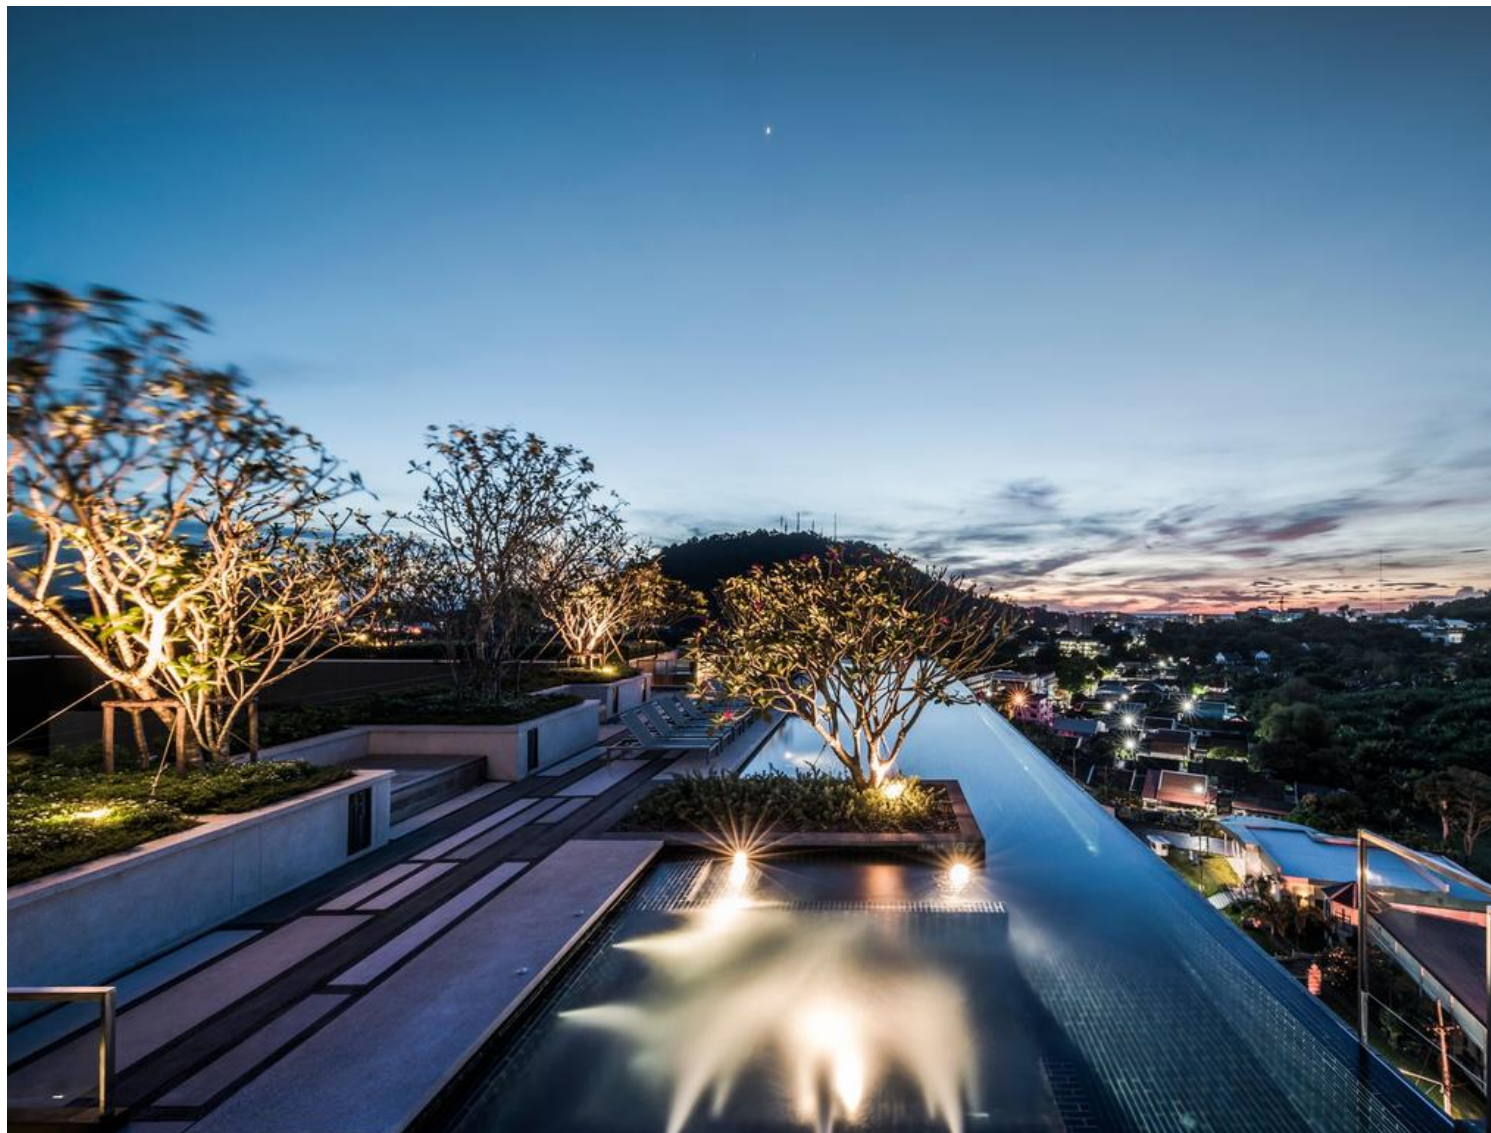

# THE BASE HEIGHT - TASTEFULLY STYLED 8TH FLOOR 1-BEDROOM APARTMENT IN PHUKET TOWN

**Bathrooms:** 1

**Bedrooms:** 1

**Price:** 3200000

**Property size:** 34

**Year built:** 2015

**The Base Height Phuket is located in the center of Phuket Town.**

This is a very luxury urban development with an unique design and good layout of rooms. On the ground floor you will find the pool area, large seating space and a luxury lobby area. The rooftop provides an infinity edge pool and landscaped garden area, also with an unique and modern design.

This particular unit is located on the 8th floor, and is tastefully decorated and fully equipped - ready for you to move in,

**The Base Height Snapshot:**

- Land area 4,168 sq.m.
- 358 units
- 14 storey building
- 31.6 km to airport
- Excellent infrastructure