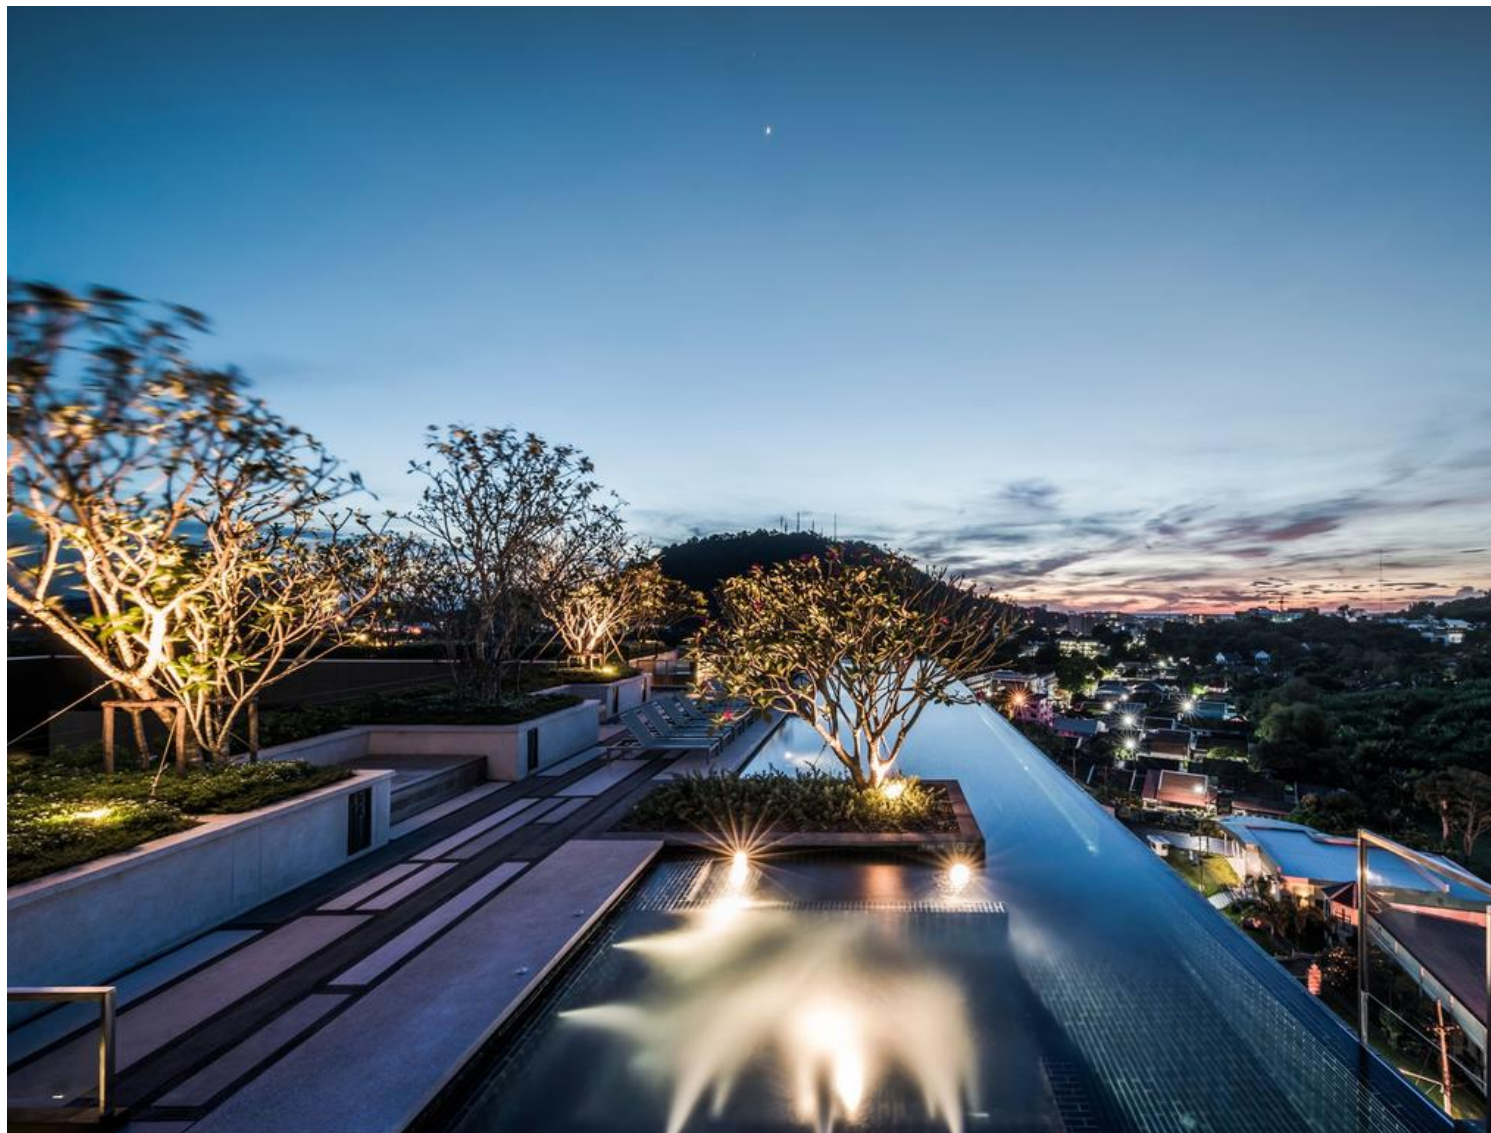

THE BASE HEIGHT - TASTEFULLY STYLED 8TH FLOOR 1-BEDROOM APARTMENT IN PHUKET TOWN

Bathrooms: 1

Bedrooms: 1

Price: 3200000

Property size: 34

Year built: 2015

The Base Height Phuket is located in the center of Phuket Town.

This is a very luxury urban development with an unique design and good layout of rooms. On the ground floor you will find the pool area, large seating space and a luxury lobby area. The rooftop provides an infinity edge pool and landscaped garden area, also with an unique and modern design.

This particular unit is located on the 8th floor, and is tastefully decorated and fully equipped - ready for you to move in,

The Base Height Snapshot:

- Land area 4,168 sq.m.
- 358 units
- 14 storey building
- 31.6 km to airport
- Excellent infrastructure