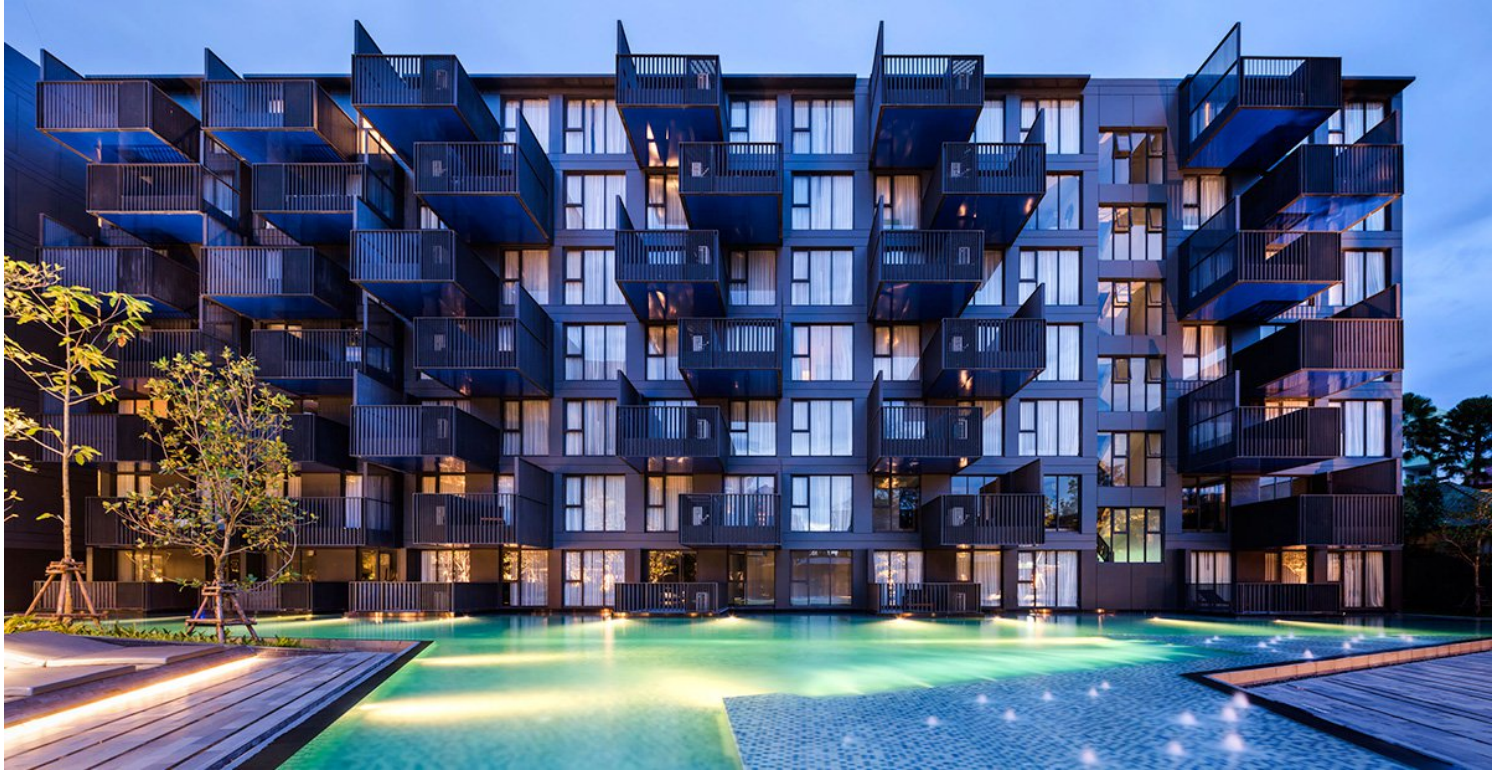

THE DECK - 1-BEDROOM FREEHOLD CONDO IN CENTRAL PATONG

Bathrooms: 1

Bedrooms: 1

Price: 4500000

Property size: 43.91

The Deck Condominium in the prime location of Central Patong, where you can get to Patong Beach within a 5 minutes' walk.

This modern & spacious 1-bedroom 2nd floor condo unit comes fully furnished, with all electric appliances and a kitchenette.

Easy walking distance to Bangla Road, Jungceylong and Central Patong Mall.

REDUCED TO THB 4.5 MILLION - FOREIGN FREEHOLD.