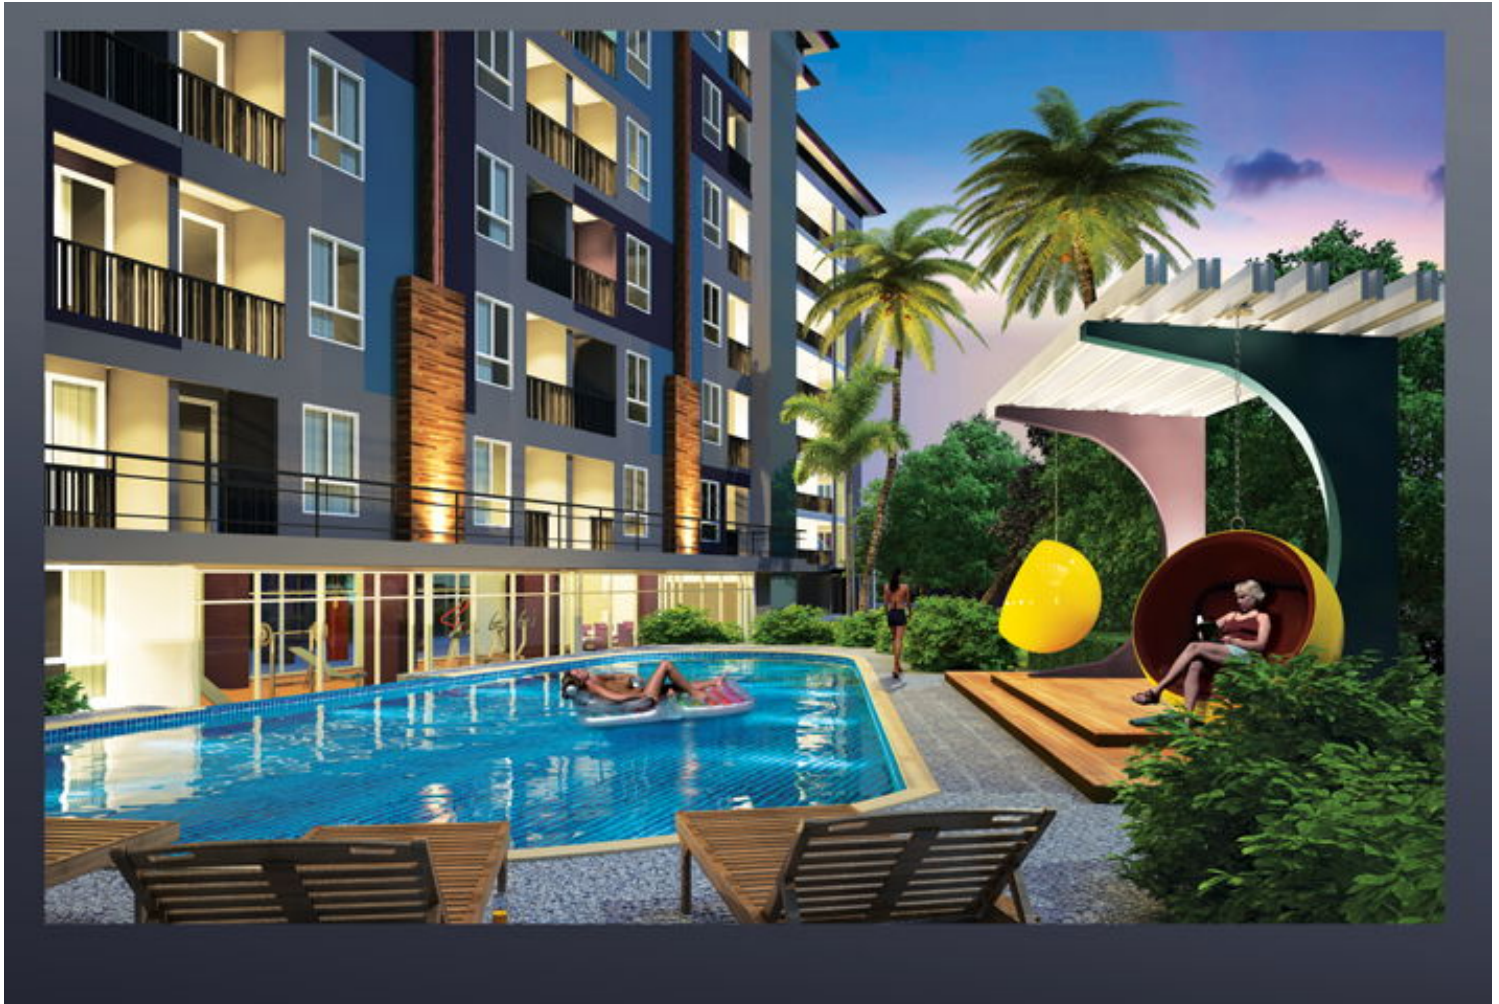

THE SCENE - TRENDY NEW CONDOMINIUM IN THE HEART OF KATHU

Bathrooms: 1

Bedrooms: 1

Lot size: 30

Price: 2200000

Year built: 2016

Brand new condominium project in the popular Kathu area, which is easy access to the local and international shopping centers and restaurants such as Central Festival shopping mall, Tesco Lotus and soon will be many big things like The Mall shopping center, Water park, Duty Free malls and others.. more coming up soon. Moreover, there are many interesting new attraction places for tourists like a new Jewelry & Gem shop, snake show and so on.

From the project, it's take only less than 10 minutes drive to Patong beach and 10 minutes to Chalong, easy and convenience with a new short cut road.

Prices range from THB 2.2m to THB 9.8m

REAL Ref. 12372