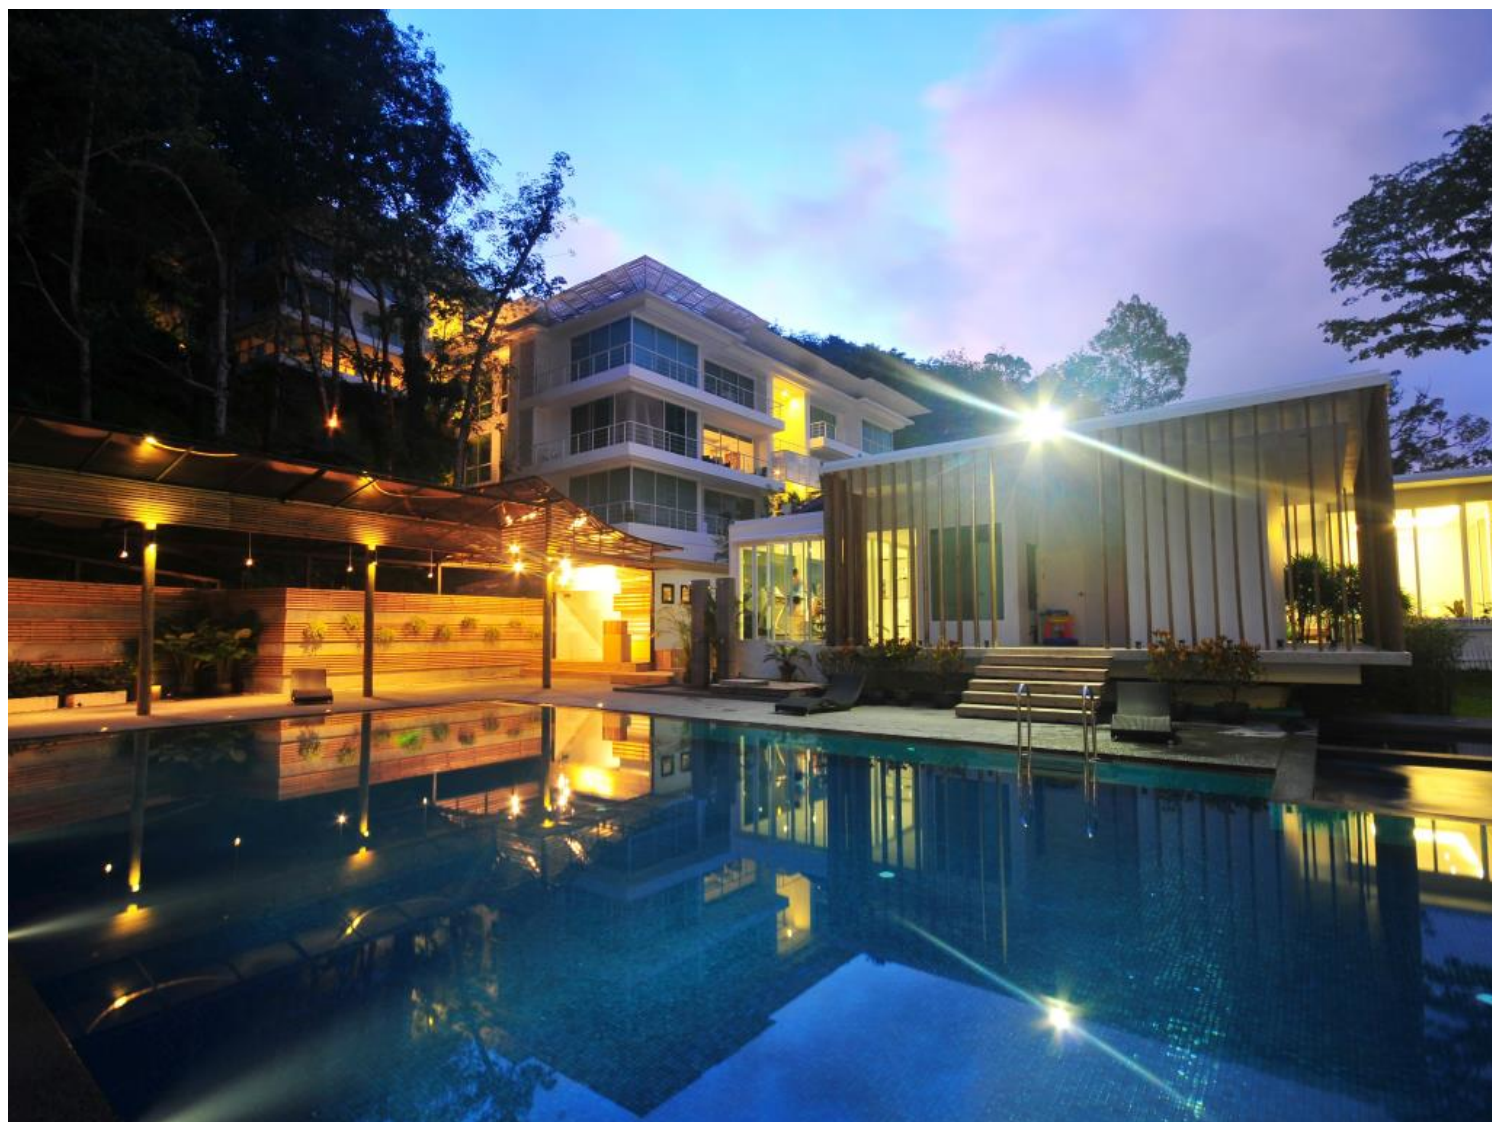

THE TREES RESIDENCE - IMPRESSIVE 2-BEDROOM JACUZZI SUITE IN KAMALA

Bathrooms: 2

Bedrooms: 2

Price: 45000

Property size: 180

Located in the heart of Kamala, this residence is set in the hillside, surrounded by a stunning natural forest that delivers a purely natural and tranquil atmosphere under a canopy of trees. Ideal for both short and long term stay in Phuket.

Each of these units has been designed to take full advantage of the surrounding environment with contemporary modern design to ensure our guests of ultimate comforts and relaxation. WIFI access is provided throughout on complimentary basis.

There are plenty of activities both within the properties compound in Phuket. We offer comprehensive range of facilities that include swimming pool, sauna, fitness room, tennis court, Restaurant and car rental service. Apart from the favorite outdoor activities, sun-bathing on the beach, Phuket also offers world's renown diving sites, canoeing, ATV quad bike, fish spa or even elephant trekking.